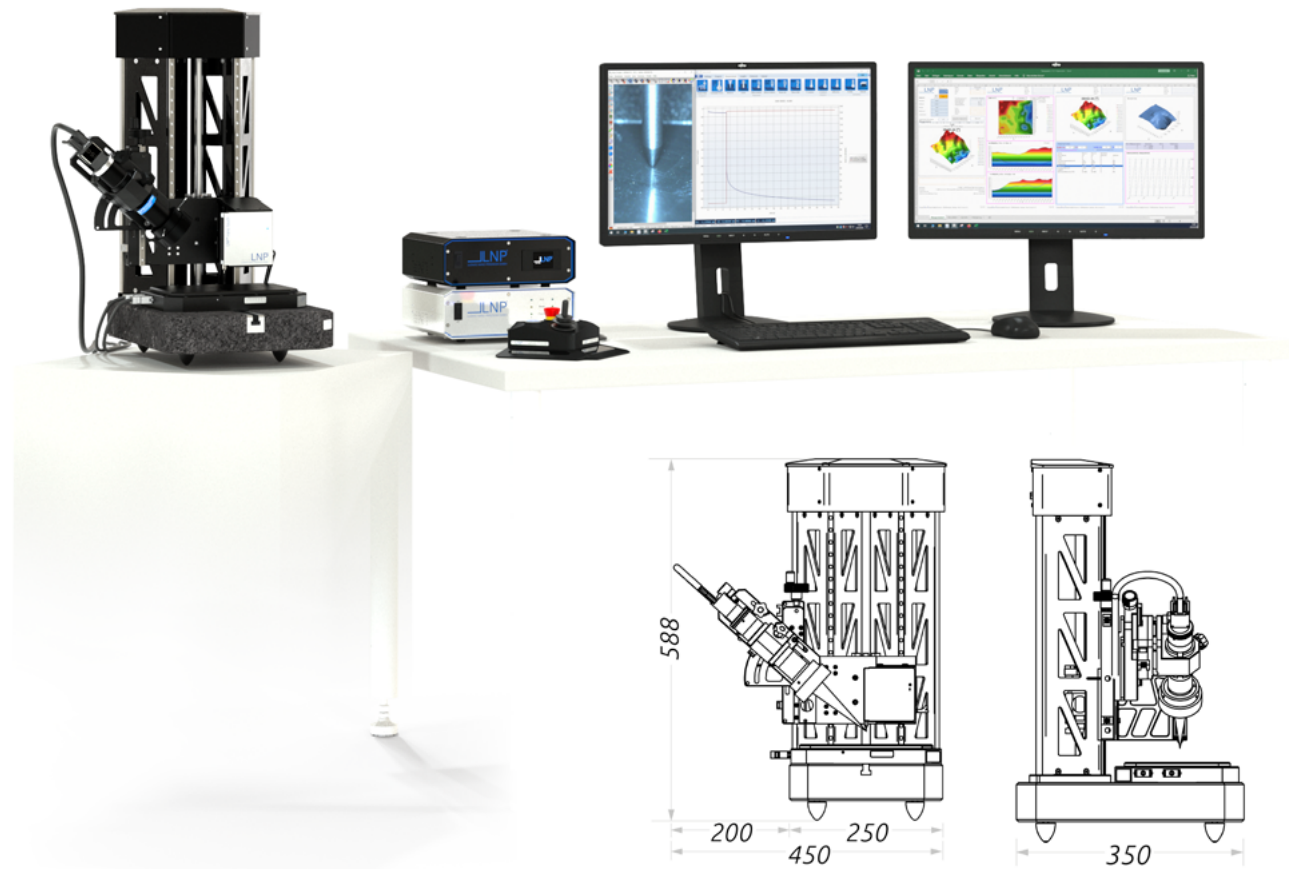

The LNP[®] 2 Composition

The work solution for advanced specialists

LNP[®]

LUDWIG NANO PRÄZISION GMBH

PACKAGE CONTENT LNP[®] 2

1	LNP [®] nano touch
2	Motorized Z-stand
3	Manual cross table 12,5 mm × 12,5 mm
4	2-axis control
5	Camera bracket
6	5 MP USB3-camera with telecentric lens and LED ringlight
7	LNP [®] nano touch software advanced
8	Windows 10 64 Bit + Microsoft Office Small Business
9	Fujitsu Workstation: Celius W580 Power, Intel [®] Core™ i7-9700 Processor, 16 GB DDR Ram, 512 GB SSD, 2x Display B24 -9 TS PRO