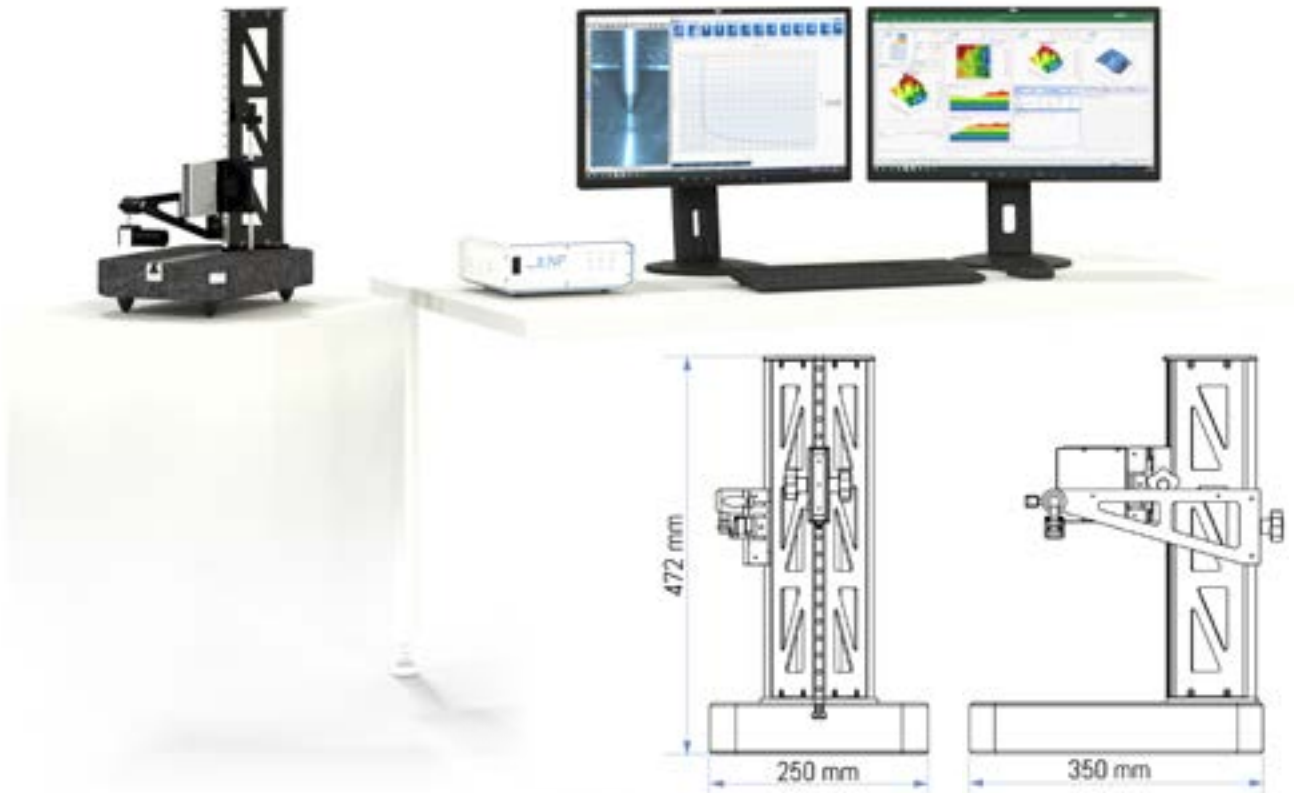

The LNP[®] 1 Composition

The work solution for skilled employees

LNP[®] 1 SCOPE OF DELIVERY

1	LNP [®] nano touch
2	Manual stand
3	1-axis control
4	Camera bracket
5	Simple camera
6	LNP [®] nano touch software basic
7	Windows 10 64 Bit + Microsoft Office Small Business
8	Fujitsu Workstation: Celius W580 Power, Intel [®] Core™ i7-9700 Processor, 16 GB DDR Ram, 512 GB SSD, 2x Display B24 -9 TS PRO